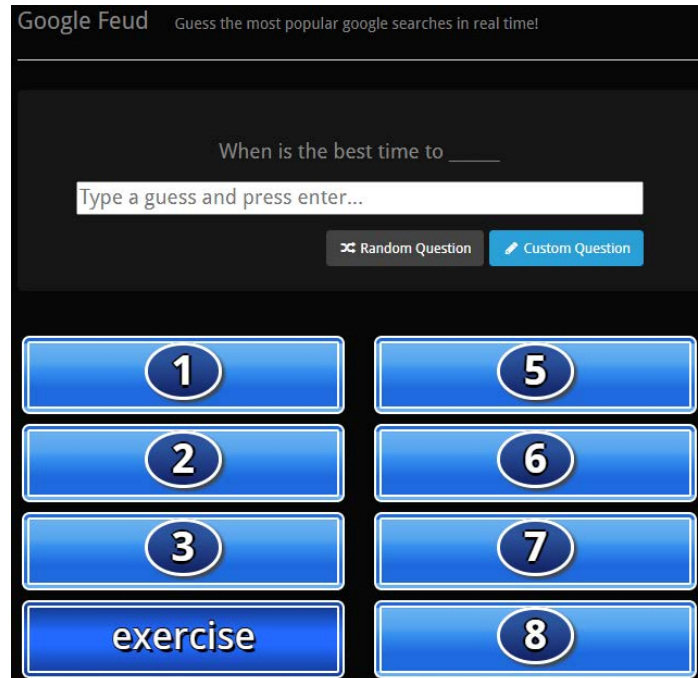

Guess The Google Search !

Try the auto-complete pptx game >>>

- * Students guess the most popular Google searches.
- * Enter student guesses or ask them to list and then check results together
- * Enter your own custom (incomplete) Google search query
- * Authentic language and loads of fun!

Also try Google AutoComplete Games!

Autocomplete

CORRECT!

Next Round

ROUND 1 GUESSES 4 HIGH SCORE 0 SCORE 5,000