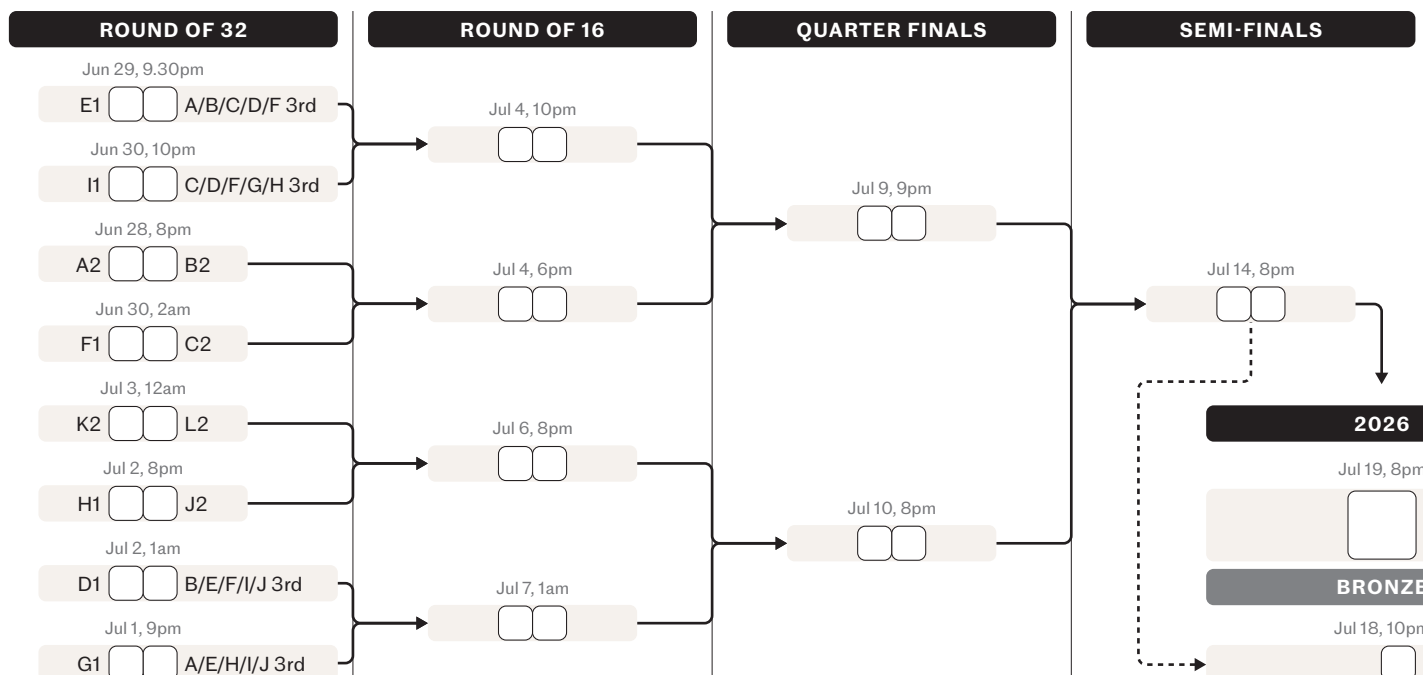

World Cup 2026

GROUPS

Group A Mexico South Africa South Korea Czech Rep.	Group B Canada Bosnia-Herzeg. Qatar Switzerland	Group C Brazil Morocco Haiti Scotland	Group D United States Paraguay Australia Turkey	Group E Germany Curaçao Ivory Coast Ecuador	Group F Netherlands Japan Sweden Tunisia
---	--	--	--	--	---

KNOCKOUT STAGES - Choose A Winner. (FILL IN THE SCORES FROM EACH MATCH)

World Cup 2026

GROUPS

Group G Belgium Egypt Iran New Zealand	Group H Spain Cape Verde Saudi Arabia Uruguay	Group I France Senegal Iraq Norway	Group J Argentina Algeria Austria Jordan	Group K Portugal DR Congo Uzbekistan Colombia	Group L England Croatia Ghana Panama
---	--	---	---	--	---